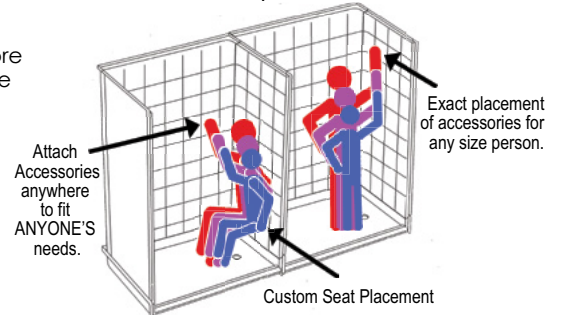

Panels:

Shower Base 37" W x 48" L x 3.5" H
 Side Wall Panel Left 37" W x 74.5" H
 Side Wall Panel Right..... 37" W x 74.5" H
 Rear Wall Panel..... 48" L x 74.5" H

Features:

- Premium marine grade gel-coat, five piece shower with 8" classic tile pattern
- Wood and steel reinforced walls for placing grab bars and seats anywhere (not dependent on stud locations)
- Easy shower wall assembly pin-lock system allowing front side installation
- Precision fit wall panel seams (match into grout pattern)
- Grip-Sure™ floor texture
- Self supporting, pre-leveled shower base (no mudset required)
- Shower door friendly (squared corners allow door installation)
- Ships pre-assembled, heavy duty crating protects product in transit

Barrier Free, Roll In Shower Features

ACCESSIBLE BATHROOMS

STRENGTH

Wood & Steel Reinforced Walls

Twice the weight and twice the raw materials used in the construction of our showers than listed by any of our competitors. Wood reinforced core walls and high density base. Metal conduit around perimeter of EACH panel for added strength.

ADAPTABILITY

Customized Accessory Placement

The wood reinforced core walls allow the fixtures to be installed right onto the wall studs by eliminating the need for a drywall backing.

SHOWER DOOR FRIENDLY