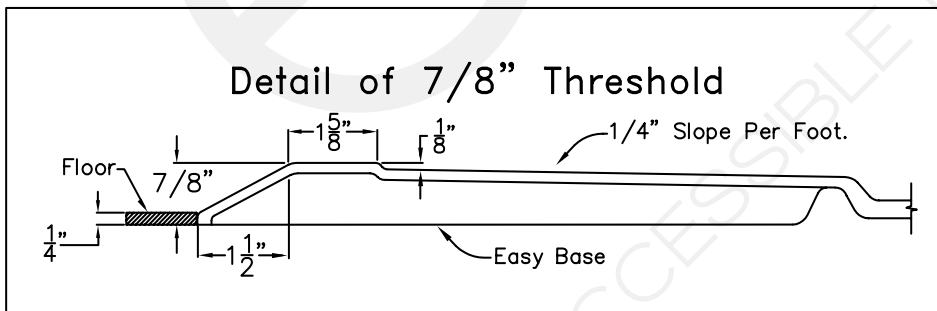

ACCESSIBLE BATHROOMS

Barrier Free, Roll In Shower 48" x 36" 4836 BF 4P .875 - Center Drain

TOP VIEW

Disclaimer:

In an effort to continually improve our product, specifications and configurations are subject to change without notice. Before ordering or installing, consider future access to essential equipment. Due to the nature of the materials, dimensions may vary $\pm 1/2"$.