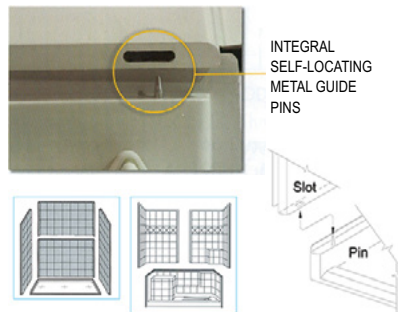

Barrier Free, Roll In Shower Features

ACCESSIBLE BATHROOMS

STRENGTH

Wood & Steel Reinforced Walls

Twice the weight and twice the raw materials used in the construction of our showers than listed by any of our competitors. Wood reinforced core walls and high density base. Metal conduit around perimeter of EACH panel for added strength.

ADAPTABILITY

Customized Accessory Placement

The wood reinforced core walls allow the fixtures to be installed right onto the wall studs by eliminating the need for a drywall backing.

SHOWER DOOR FRIENDLY

Your choice: Curtain or Door

Square corners in Ella shower construction allow for framed or frameless shower doors to be installed.

FRONT SIDE INSTALLATION

Aluminum Pin and Slot System for a contractor friendly front side installation.

An installation may be finished in a fraction of the time. No more need to get behind the panels to bolt large panels together.

AVAILABILITY

Your Project won't be held up

Ella showers are manufactured, inspected and shipped directly from the factory within 5 - 7 business days. Rush orders are available upon request (white only). No order is too big or small.

SMART PACKING

Multi-piece Shower in a Box

PRE-LEVELLED BASE

The barrier free threshold height (C) varies due to shower base sizes and floor drain location. The shower base is designed to assure the correct water flow into the floor drain. The threshold height size is located at the end of each shower model number.

Example: 6030 BF 5P .75 shows 0.75 of an inch C = 3/4" threshold height.