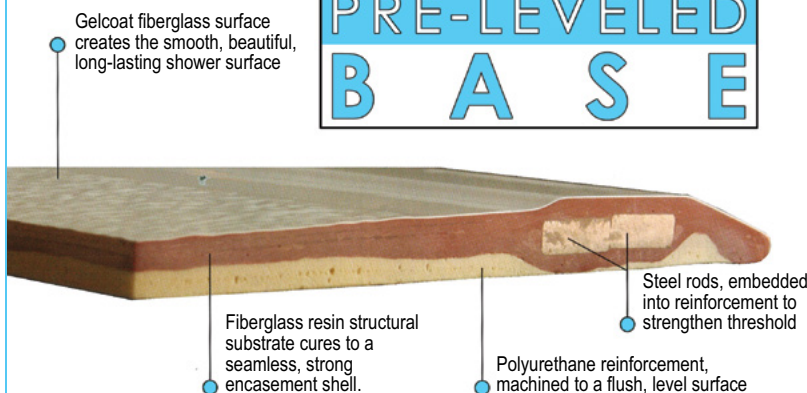

An installation may be finished in a fraction of the time. No more need to get behind the panels to bolt large panels together.

AVAILABILITY

Your Project won't be held up

Ella showers are manufactured, inspected and shipped directly from the factory within 5 - 7 business days. Rush orders are available upon request (white only). No order is too big or small.

In stock for Rapid Ship

SMART PACKING

Multi-piece Shower in a Box

PRE-LEVELLED BASE

The barrier free threshold height (C) varies due to shower base sizes and floor drain location. The shower base is designed to assure the correct water flow into the floor drain. The threshold height size is located at the end of each shower model number.