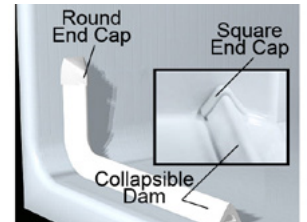

Package Options:

- White (W), Bone (BN) or Biscuit (B) Shower Panels
- Center Drain
- Standard (no fixtures), Standard Plus 24, Standard Plus 36 or Freedom
- With integrated molded soap ledges
- Flange Trim Molding Kit
- Multi-Piece Window Trim Kit

Panels:

Shower Base 37" W x 48" L x 3.5" H
 Side Wall Panel Left 37" W x 74.5" H
 Side Wall Panel Right..... 37" W x 74.5" H
 Rear Wall Panel..... 48" L x 74.5" H

Features:

- Premium marine grade gel-coat, five piece shower with 8" classic tile pattern
- Wood and steel reinforced walls for placing grab bars and seats anywhere (not dependent on stud locations)
- Easy shower wall assembly pin-lock system allowing front side installation
- Precision fit wall panel seams (match into grout pattern)
- Grip-Sure™ floor texture
- Self supporting, pre-leveled shower base (no mudset required)
- Shower door friendly (squared corners allow door installation)
- Ships pre-assembled, heavy duty crating protects product in transit

Accessories:

- 2" Chrome strainer brass drain with friction seal.
- Collapsible Dam Kit

2" Chrome Strainer Brass Drain with Friction Seal

Collapsible Rubber Dam White PVC with End Caps

Codes:

IPC, UPC, ANSI Z 124.2, NAHB, HUD, FHA