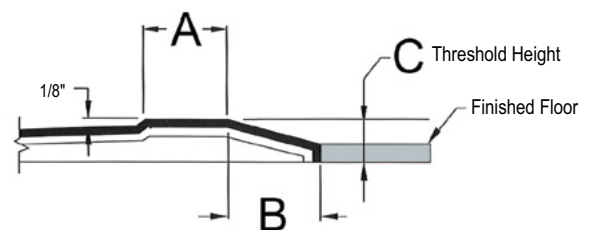

Your choice: Curtain or Door

Square corners in Ella shower construction allow for framed or frameless shower doors to be installed.

Image for Illustration only

FRONT SIDE INSTALLATION

Aluminum Pin and Slot System for a contractor friendly front side installation.

In stock for Rapid Ship

SMART PACKING

Multi-piece Shower in a Box

PRE-LEVELLED BASE

The barrier free threshold height (C) varies due to shower base sizes and floor drain location. The shower base is designed to assure the correct water flow into the floor drain. The threshold height size is located at the end of each shower model number.