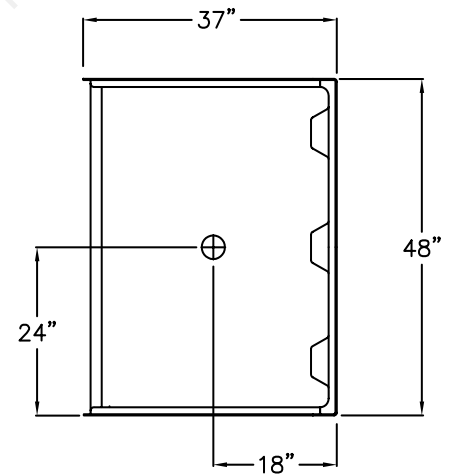

hansgrohe

German Engineering

Italian Design

Outside Dimensions: 37" W x 48" L x 78" H
Shipping Dimensions: 52" W x 63" L x 84" H
Shipping Weight: 437 lbs.
Net Weight: 425 lbs.
Threshold Height: .875" Change of Level

Panels:

Shower Base 37" W x 48" L x 3.5" H
 Side Wall Panel Left 37" W x 74.5" H
 Side Wall Panel Right..... 37" W x 74.5" H
 Rear Wall Panel..... 48" L x 74.5" H

Features:

- Premium marine grade gel-coat, five piece shower with 8" classic tile pattern
- Wood and steel reinforced walls for placing grab bars and seats anywhere (not dependent on stud locations)
- Easy shower wall assembly pin-lock system allowing front side installation
- Precision fit wall panel seams (match into grout pattern)
- Grip-Sure™ floor texture
- Self supporting, pre-leveled shower base (no mudset required)
- Shower door friendly (squared corners allow door installation)
- Ships pre-assembled, heavy duty crating protects product in transit

ACCESSIBLE BATHROOMS

Barrier Free, Roll In Shower 48" x 36" 4836 BF 4P .875 - Center Drain

TOP VIEW

Disclaimer:

In an effort to continually improve our product, specifications and configurations are subject to change without notice. Before ordering or installing, consider future access to essential equipment. Due to the nature of the materials, dimensions may vary $\pm 1/2"$.