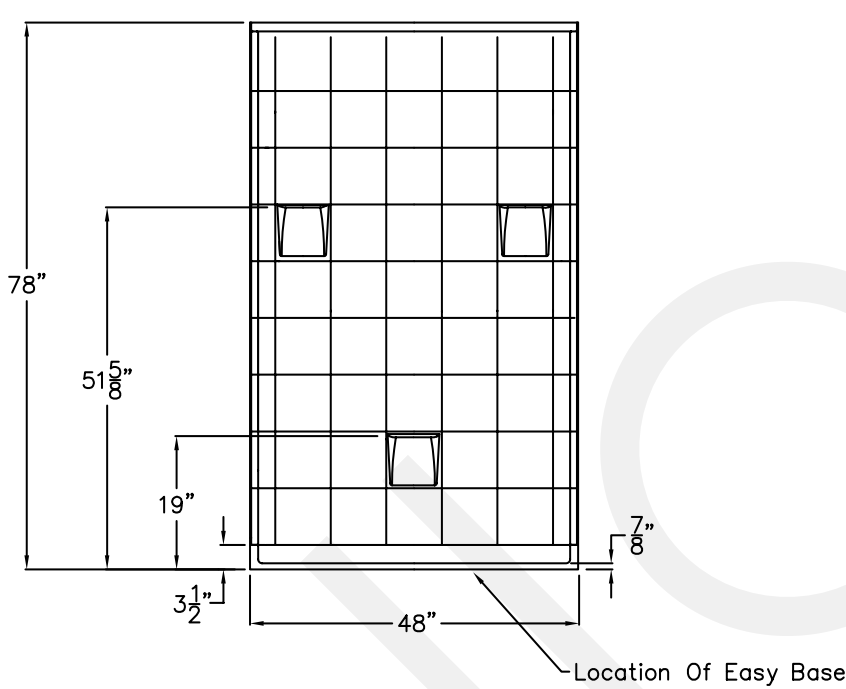

ACCESSIBLE BATHROOMS

Barrier Free, Roll In Shower 48" x 36" 4836 BF 4P .875 - Center Drain