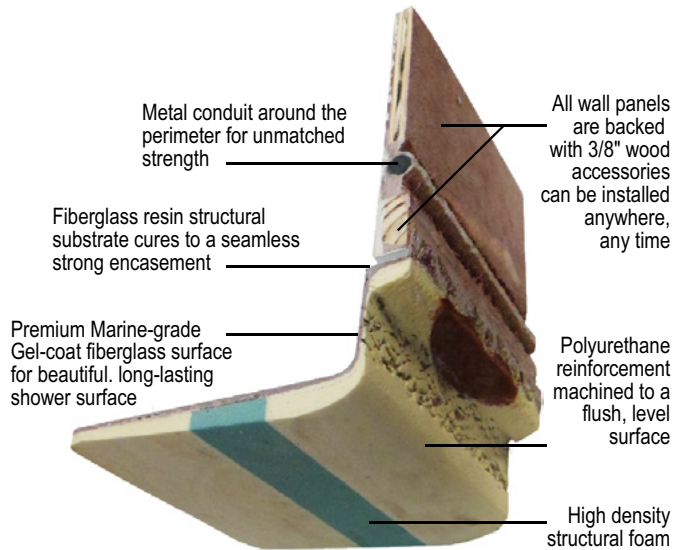

Warranty:

30 Year Limited Lifetime Warranty (on shower panels)*

*For more information please visit www.ellasbubbles.com

Change of Level threshold has manageable 1/4" vertical rise to easily coordinate with minimum finished flooring.

ACCESSIBLE BATHROOMS

Barrier Free, Roll In Shower 48" x 36" 4836 BF 4P .875 - Center Drain

TOP VIEW

Disclaimer:

In an effort to continually improve our product, specifications and configurations are subject to change without notice. Before ordering or installing, consider future access to essential equipment. Due to the nature of the materials, dimensions may vary $\pm 1/2"$.

Barrier Free, Roll In Shower Features

ACCESSIBLE BATHROOMS

STRENGTH

Wood & Steel Reinforced Walls

Twice the weight and twice the raw materials used in the construction of our showers than listed by any of our competitors. Wood reinforced core walls and high density base. Metal conduit around perimeter of EACH panel for added strength.

ADAPTABILITY

Customized Accessory Placement

The wood reinforced core walls allow the fixtures to be installed right onto the wall studs by eliminating the need for a drywall backing.

SHOWER DOOR FRIENDLY